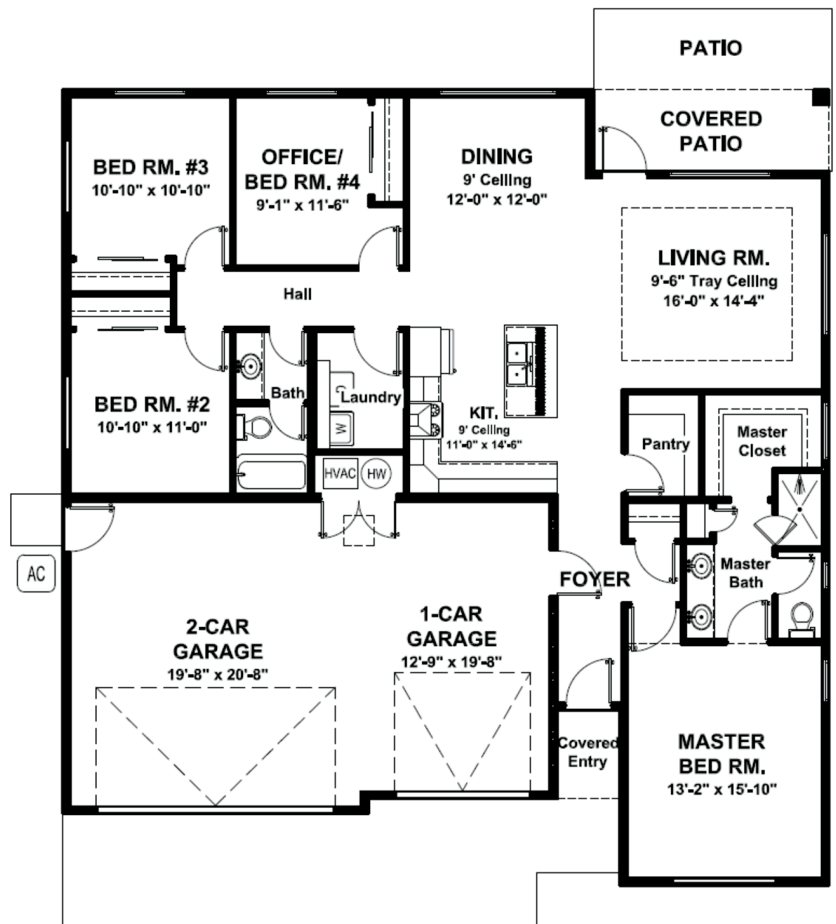

Eclipse B

4  2  3 

1780 sf 

Energy Efficient

Innovative

Sustainable

Scan for
more floor
plans

Build. Better.