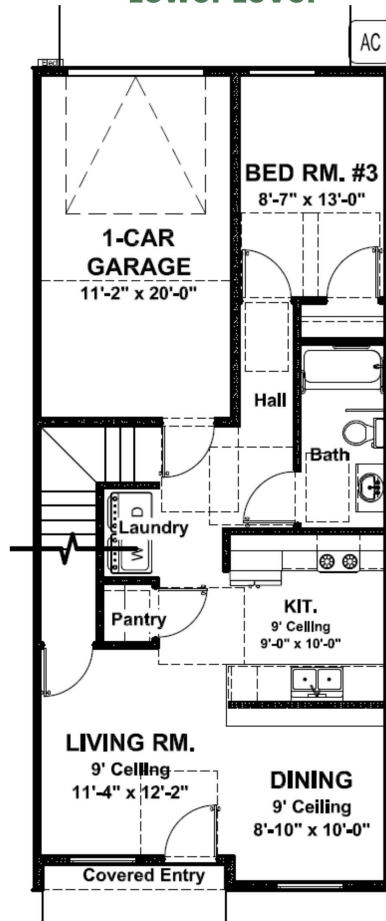

# Floor Plan B

Starting at  
**\$425,000**

2 1724 sf

Scan for  
more info.

**Build. Better.**

Lower Level

Upper Level