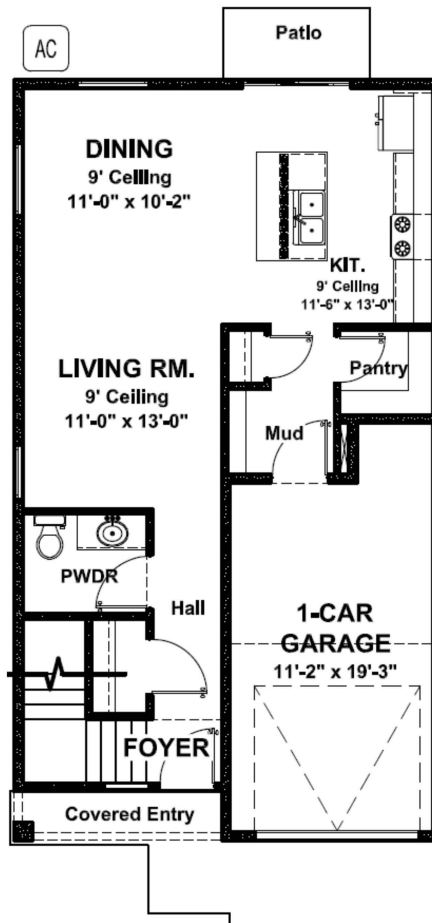

# Floor Plan C

Starting at  
\$410,000

3 2.5 1

2 1611 sf

End Unit

Full Laundry Room

Scan for  
more info.

Build. Better.

Lower Level

Upper Level