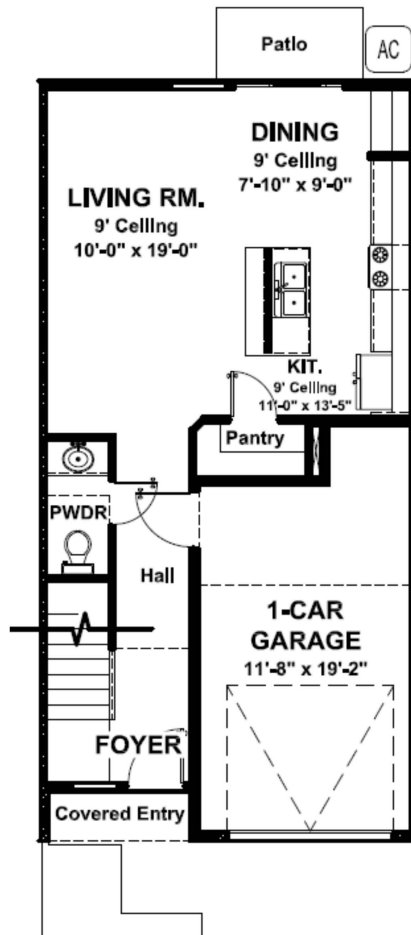

# Floor Plan D

Starting at  
**\$399,000**

3 2.5 1

2 1386 sf

Interior Unit

Scan for  
more info.

**Build. Better.**

Lower Level

Upper Level